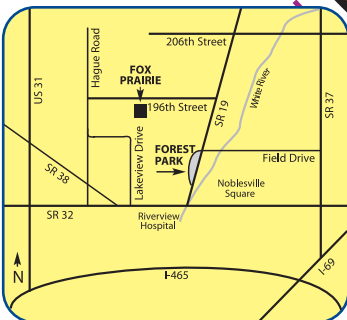

**4** (4 tables)

**4** (4 tables)

**4** (4 tables)

**4** (4 tables)

**4** (4 tables)

**4** (4 tables)

**Home of Free Cart Weekdays**  
**9-Hole Golf Course**  
For tee times, call  
**317-773-2881**

Hamilton County, Indiana

HAMILTON COUNTY COURTHOUSE

LOGAN STREET

32

19

WHITE RIVER